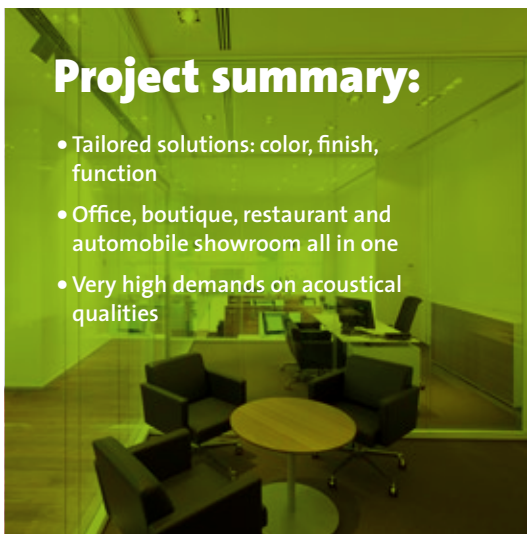

## Performance solution for premium cars

A building just as important for BMW as for the enthusiasts who enjoy spending more time than usual in automobile showrooms. The latest BMW Brand Store is in Brussels and on one of the city's most fashionable streets – the elegant Boulevard de Waterloo. Here Fellert has made possible a unique environment – a true performance solution where design and sound absorption interplay without compromise.

The performance assignment for BMW included two solutions. In part a ceiling installation with Feller Even Better Silk, our smoothest and most elegant surface finish. The result here was just as striking as it was suggestive – white, seamless and smooth ceilings that slowly and tastefully undulate

through the premises. Moreover a 16,700 sq ft rough concrete-like surface (fully in keeping with the customer's wishes) was created on both the ceilings and walls. Both of the surfaces also provide acoustical environments that emanate performance down to the smallest detail. As an example, an intimate conversation can be held without being disturbed when the premises are full of people. Staff members also avoid problems in the form of fatigue, headaches and difficulties in concentration, which often occur in environments with poorer or no acoustical solutions at all. The letter M has long been associated with Bavarian extreme performance – the question now is whether or not F as in Fellert has also achieved this enviable status.

## Project summary:

- Tailored solutions: color, finish, function
- Office, boutique, restaurant and automobile showroom all in one
- Very high demands on acoustical qualities